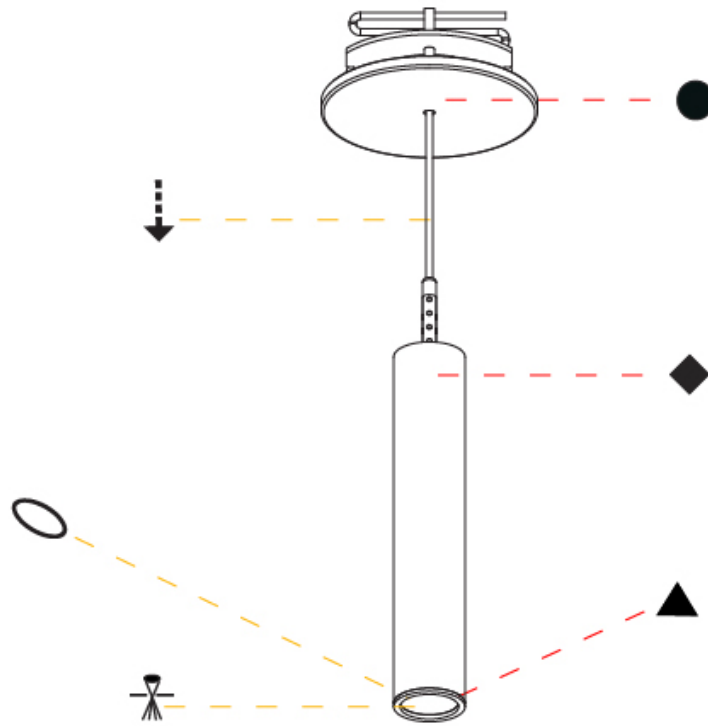

HANGOVER PLUG SHINE MONOPOINT RECESSED CANOPY SUSPENSION

A30842-

PROJECT _____

TYPE _____

SPECIFIER _____

QUANTITY _____

DATE _____

A