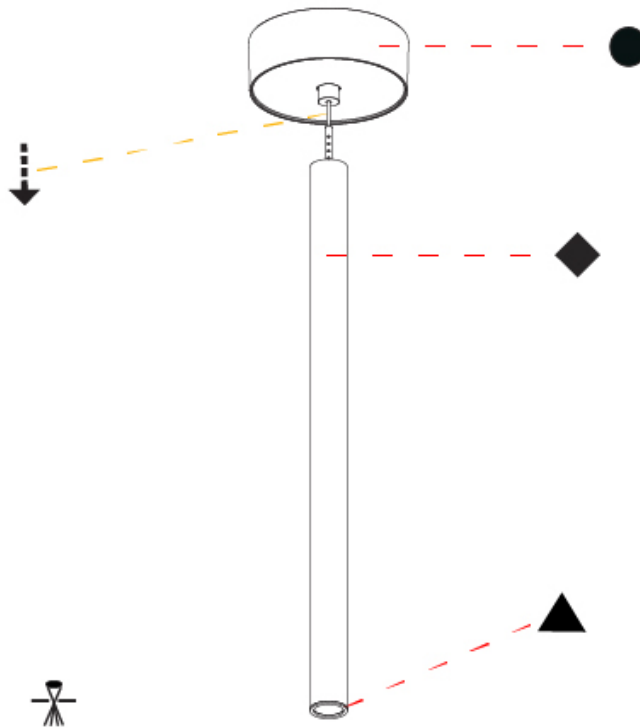

HANGOVER PLUG SHINE MONOPOINT SURFACE CANOPY SUSPENSION

A30849-

PROJECT _____

TYPE _____

SPECIFIER _____

QUANTITY _____

DATE _____

A